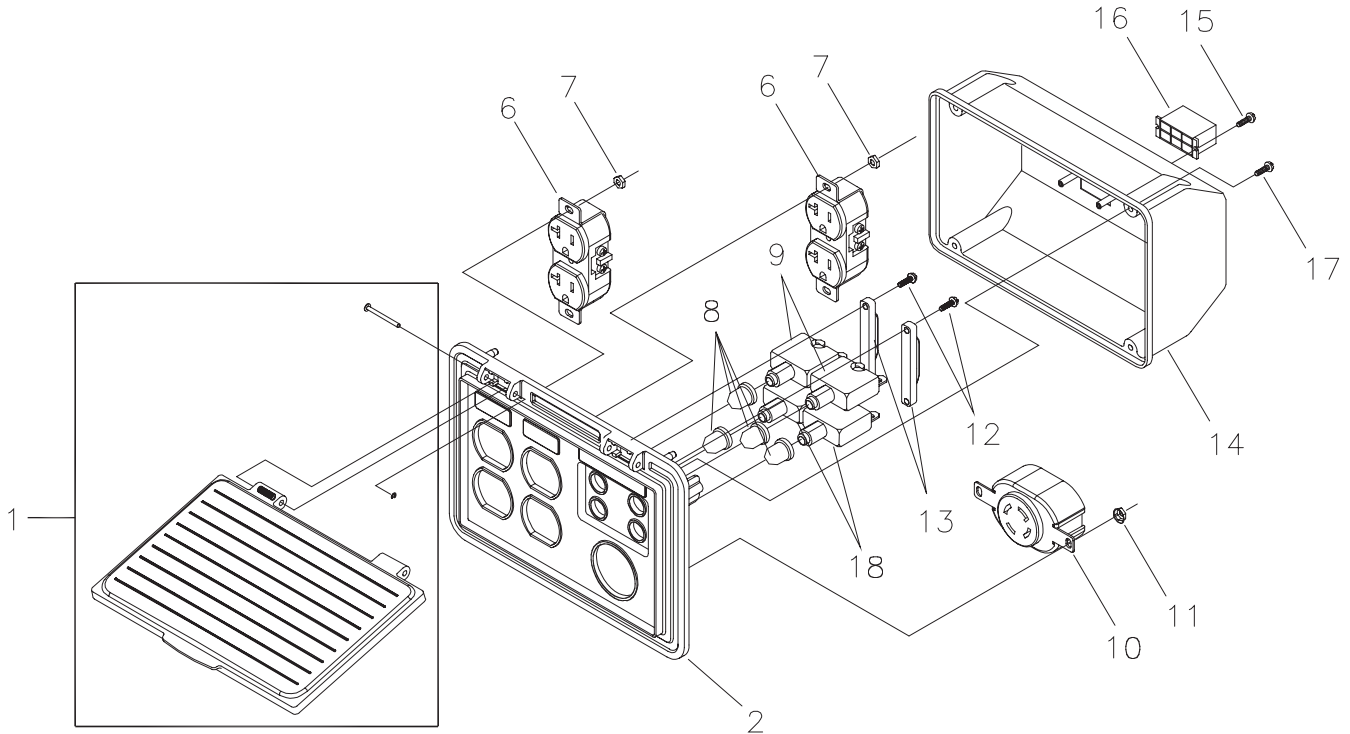

§ - Contact Engine Manufacturer

EXPLODED VIEW AND PARTS LIST - ALTERNATOR

Item	Part #	Description
1	186059GS	ADAPTER, Mounting, Alternator
2	191876GS	ROTOR (Includes Item 13)
3	194006AGS	STATOR
4	186060GS	RBC, (with O-Ring, p/n 189197GS)
5	86308HGS	HHCS, M6 - 1.0 x 140 SEMS
6	66386GS	ASSY, Holder, Brush
7	66849GS	TAPTITE, M5 - 0.8 x 16
8	22694GS	RECEPTACLE, 6 pin
9	81917GS	PIN, Roll, 4mm x 10
10	193428AGS	ASSY, Wire, Ground
11	189769GS	REGULATOR, Voltage, AVR
12	194274GS	HARNESS, Wire, Power
13	65791GS	BEARING

EXPLODED VIEW AND PARTS LIST - CONTROL PANEL

Item	Part #	Description
1	195112GS	KIT, Control Panel Lid
2	191450GS	CONTROL PANEL, Compact
6	68759GS	OUTLET, 120V, 20Amp, Duplex
7	*	NUT, Palnut, 5/32
8	84198GS	CAP, Circuit Breaker
9	75207AGS	CIRCUIT BREAKER, 30A
10	43437GS	OUTLET, 120/240 Locking, 30A
11	*	NUT, Palnut, 3/16
12	*	PPPHS, M3- 0.5 x 18
13	93857GS	BAR, Retaining
14	188890GS	COVER, Back, Control Panel
15	82308GS	SCREW, Tapping, STC 3 x 18
16	22694GS	HOUSING, Receptacle
17	192241GS	SCREW, Tapping, 3.5 x 14
18	75207PGS	CIRCUIT BREAKER, 25A

* - Items without part numbers are common fasteners and are available at your local hardware store.

EXPLODED VIEW AND PARTS LIST - WHEEL KIT

Item	Part #	Description
1	*	WASHER, 5/8
2	B4966GS	WHEEL
3	191267GGS	AXLE
4	191265GS	E-RING
5	*	HHCS, M8 - 1.25 x 20
6	204536GS	ASSY, Support w/Mounts
9	67989GS	NUT, M8 - Flange Serrated